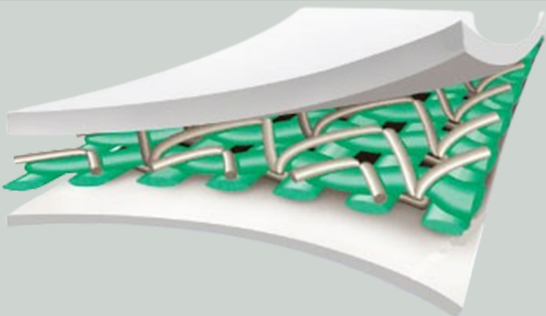

**POOLMAX is 1.5mm (60mil) PVC-P
SWIMMING POOL MEMBRANE**

**100% High Tenacity
Polyester Reinforced
PVC POOL LINER**

MOSAIC, MARBLE, BITTA MOSAIC, DEEP BLUE, LIGHT BLUE
Standard 165cm, 195cm, 205cm

#801, 14-7, Geoje-daero, Busanjin-gu, Busan, Korea (47214)