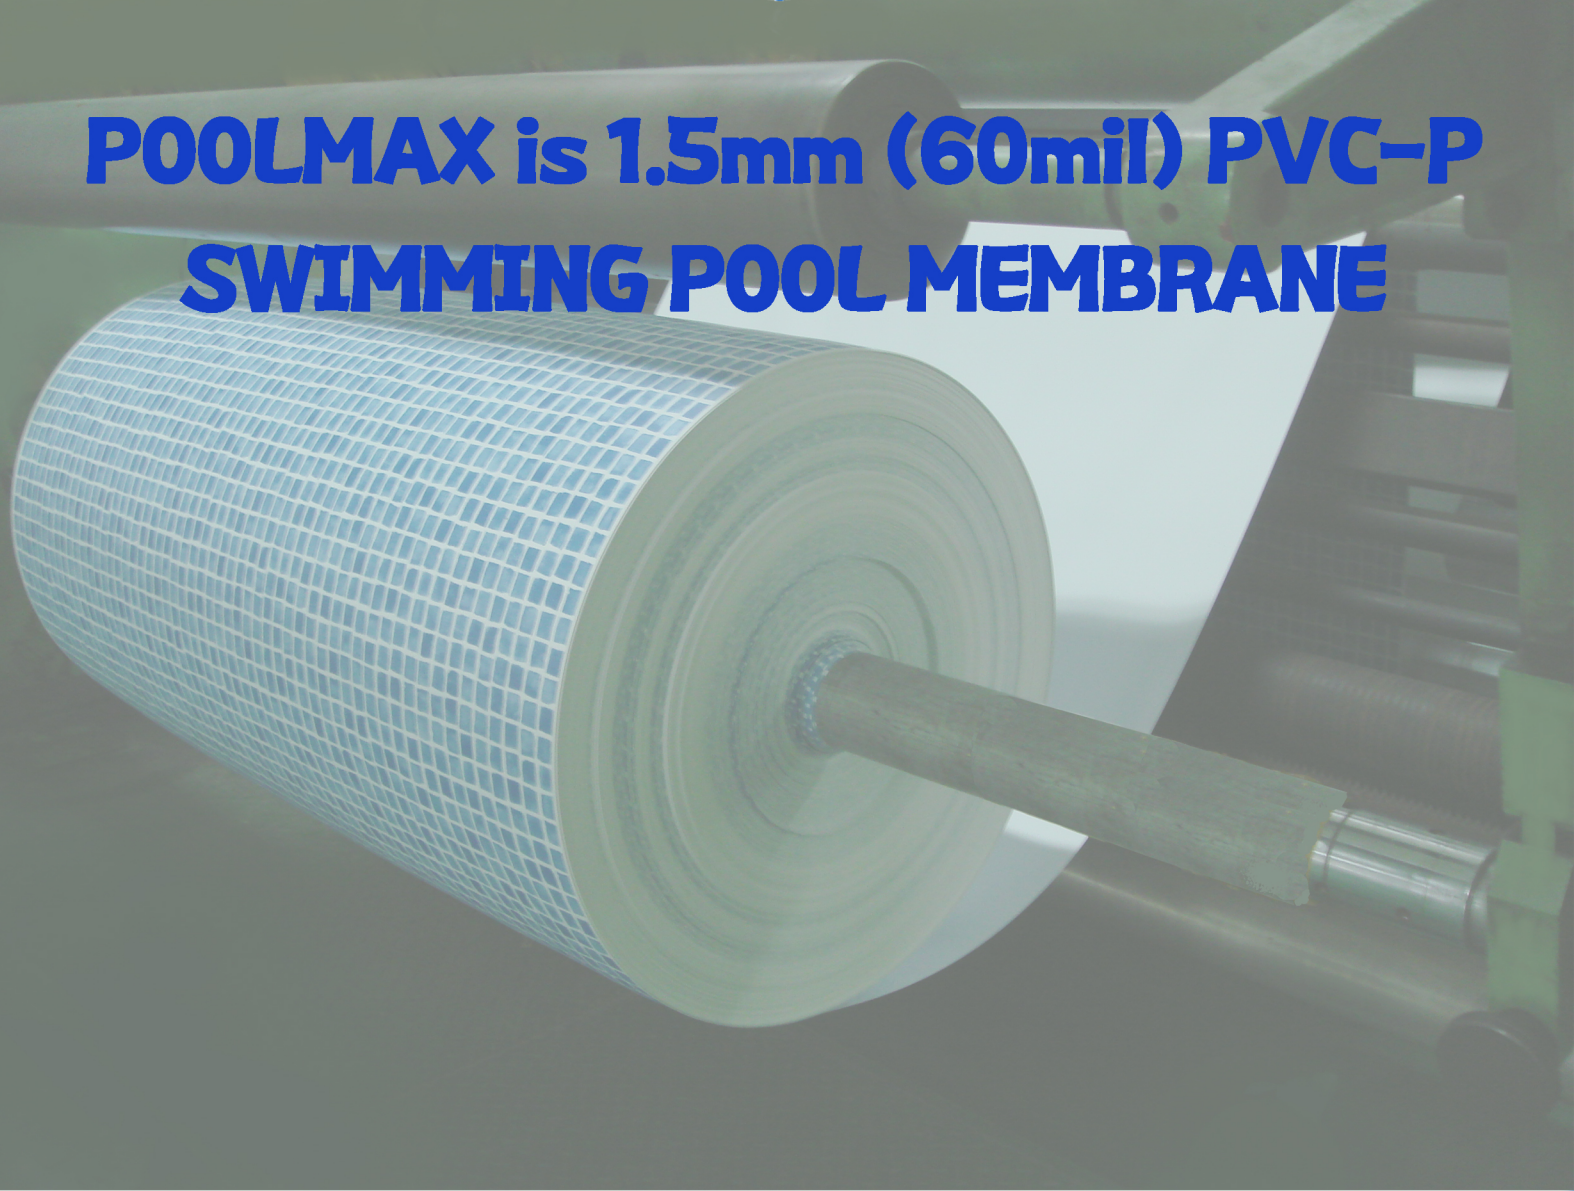

**POOLMAX is 1.5mm (60mil) PVC-P
SWIMMING POOL MEMBRANE**

**100% High Tenacity
Polyester Reinforced
PVC POOL LINER**

MOSAIC, MARBLE, BITTA MOSAIC, DEEP BLUE, LIGHT BLUE
Standard 165cm, 195cm, 205cm

#801, 14-7, Geoje-daero, Busanjin-gu, Busan, Korea (47214)